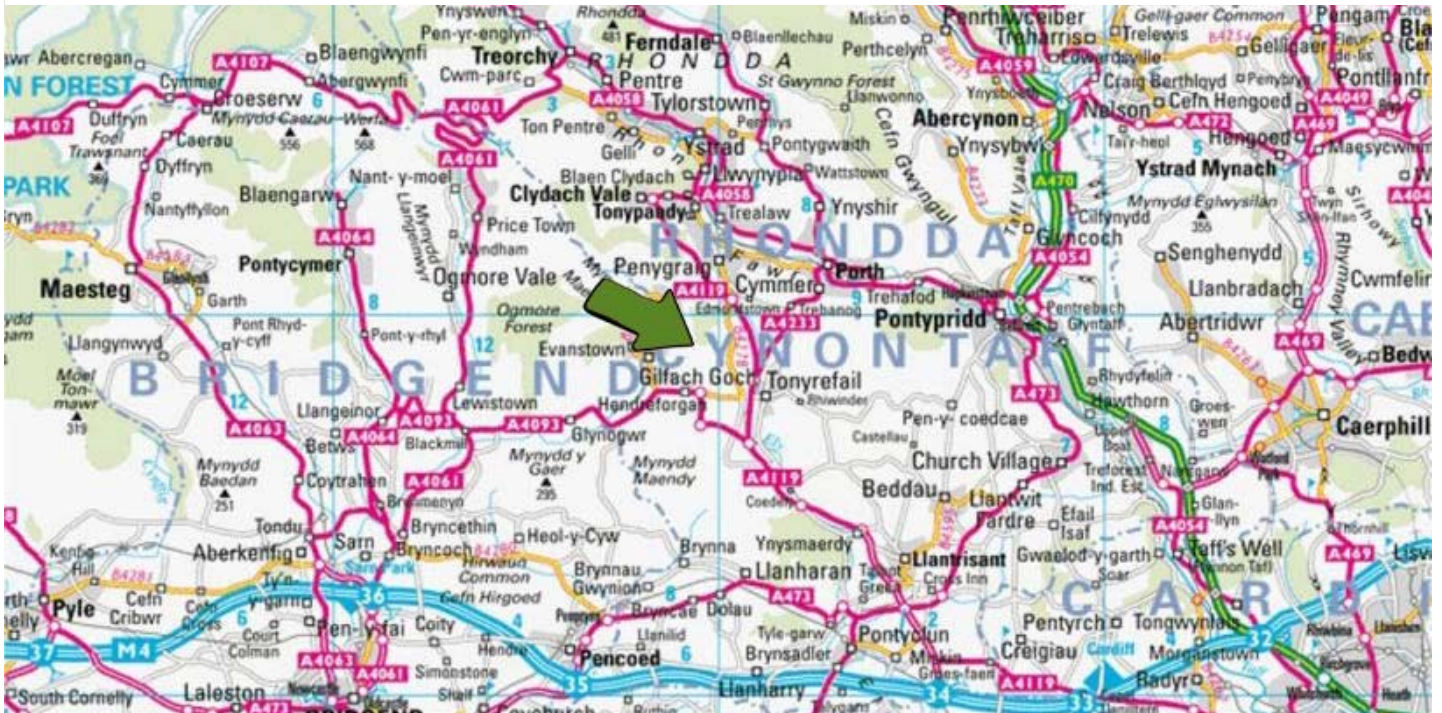

**SIMPLY THE BEST TRAINING CONSULTANCY LTD.
CAERLAN FARM, PERRHIWFER, TONYPANDY CF40 1SN
01443 670267**

How To Find Us!

Why it is confusing!

We overlook Tonyrefail and we have a Tonyrefail phone number but the postman has to come in a van (for obvious reasons) so our Postal Address & Postcode is a Tonypany one. We are 1 mile out of Tonyrefail towards Penrhiwfer and 5 miles distance from Tonypany! If we put Tonyrefail on our address it takes 2 days longer to deliver (if at all!).